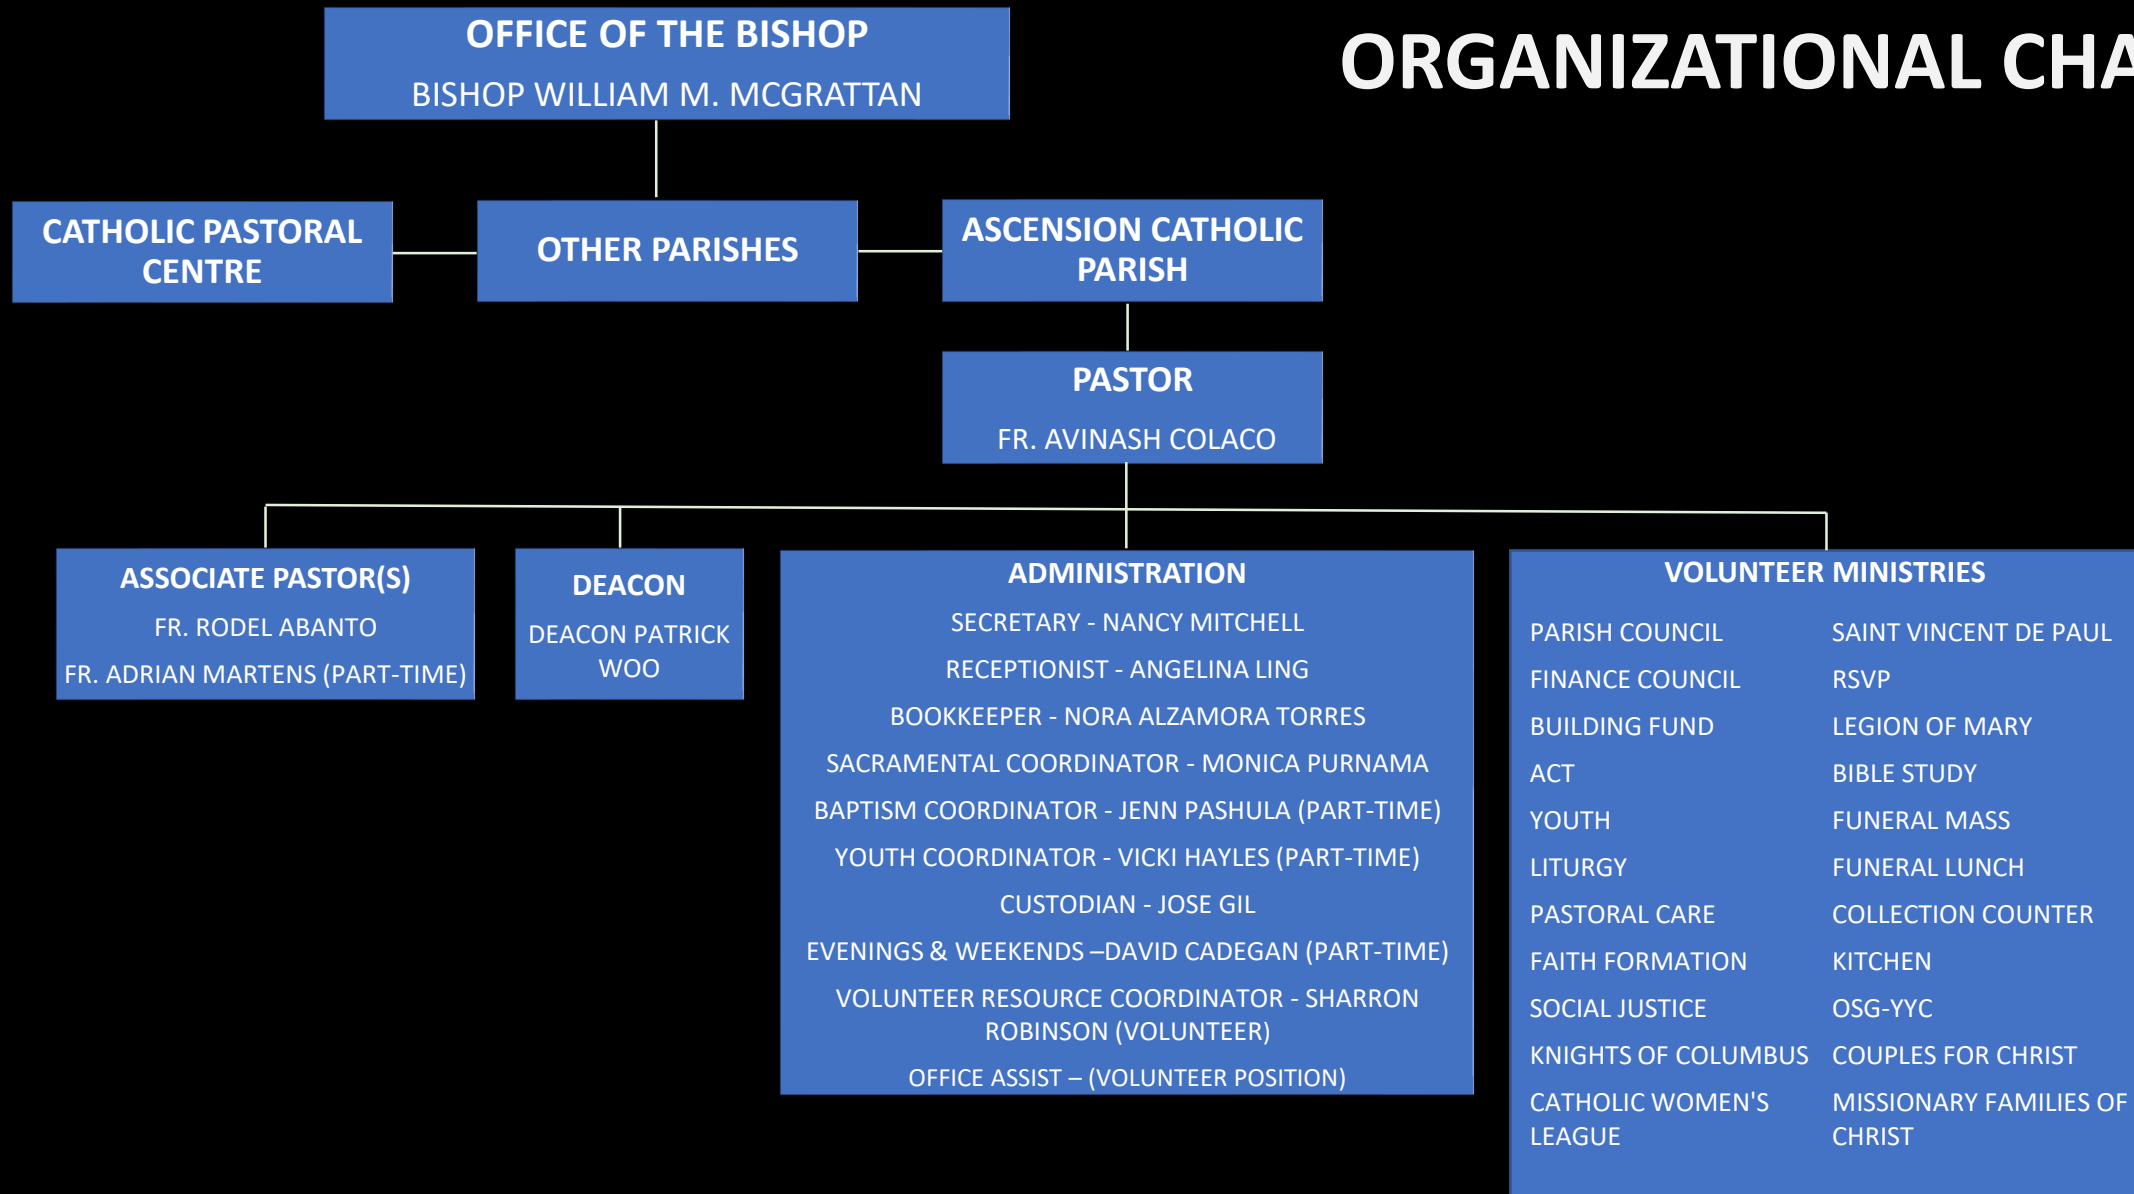

# ASCENSION CATHOLIC PARISH ORGANIZATIONAL CHART